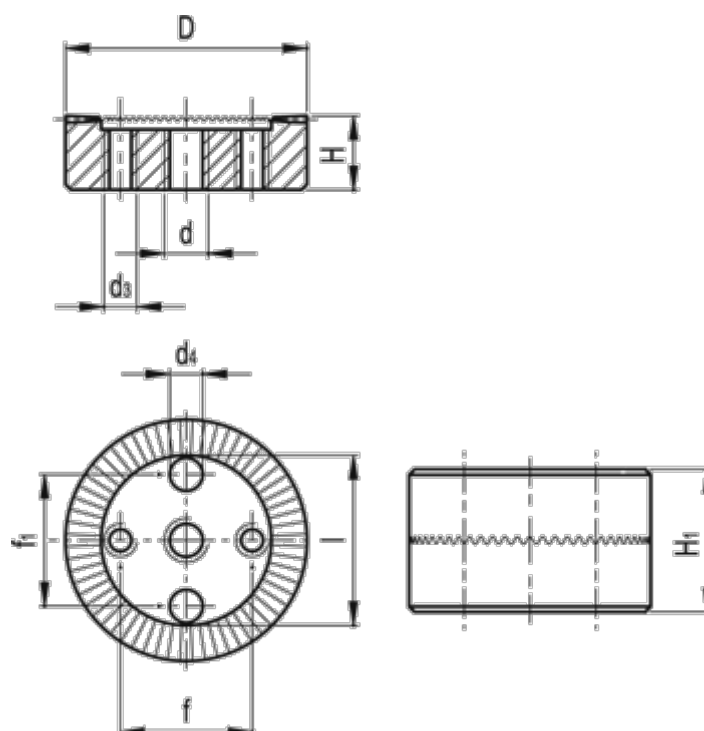

# Data Sheet

Article number: 206565362

Description: E+G Serrated locking plate  
GN 187.4-32-60-C-NI

## Measures

D	= 32	l	= 23.5
d	= M6	Number of teeth	= 60
d1	= 5.3	Weight (g)	= 41
d4 H11	= 5		
f	= 18		
f1	= 18		
H +/-0.9	= 9.0		
H1	= 18		